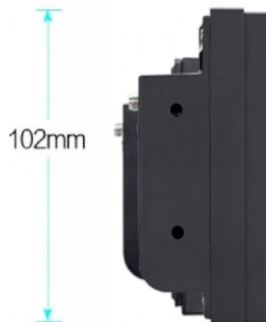

178mm

102mm

66mm

Power

Audio Video

USB

Rear View

GPS ANT