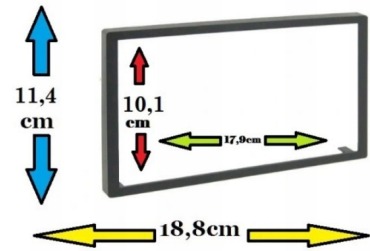

-FUNKCJE:

- MOŻLIWOŚĆ PODŁĄCZENIA DODATKOWYCH URZĄDZEŃ DOSTĘPNYCH NA NASZYCH AUKCJACH:
- REJESTRATOR JAZDY
- OBD2
- TUNER CYFROWY DAB+
- KAMERA COFANIA
- MONITORY ZEWNĘTRZNE
- WZMACNIACZ SAMOCHODOWY