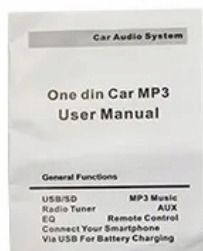

User Manual